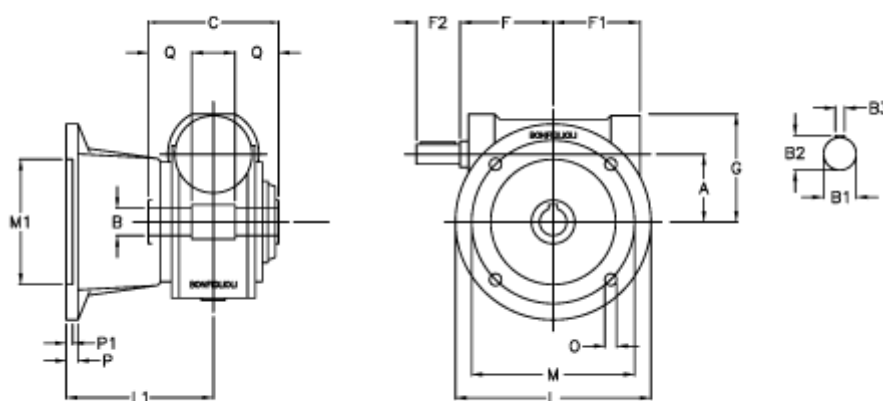

# Data Sheet

Article number: 3901044014600

Description: Worm gear with solid input shaft  
VF 44FA-14-HS

## Measures

a	= 44.6	F1 = 54	P = 9
B	= 18	F2 = 30	P1 = 7
B1	= 11	g = 71	Q = 24.5
B2	= 12.5	L = 110	
B3	= 4	L1 = 90	
C	= 64	m = 87	
Description	= VF 44FA-xx-HS	M1 = 60	
F	= 54	O = 8.5	